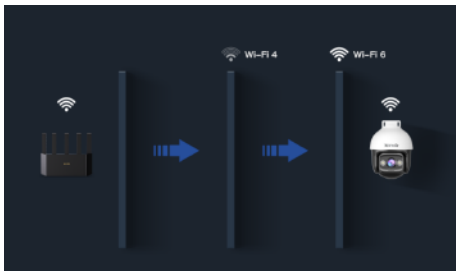

Tenda

CH3-WCA

3MP Outdoor Wi-Fi Pan/Tilt Camera

CH3-WCA

3MP Outdoor Wi-Fi Pan/Tilt Camera

Description

The Outdoor Wi-Fi Pan/Tilt Camera CH3-WCA, is a high-performance outdoor surveillance camera that integrates 360° visual coverage, Wi-Fi6, Full-Color night vision, 3MP resolution video, full-duplex two-way audio, human detection, vehicle detection, sound and light alarm functions. The product is mostly used for outdoor monitoring scenarios such as courtyard, farms and shops, etc. The users can access the video via wireless or wired connection to the Internet.

Main Features

Smart Full-Color Night Vision, Providing Vivid Image Even at Night.

Equipped with F1.6 aperture lens, infrared lights and spotlights, designed to make protection last all night.

Human and Vehicle Detection with Deep-Learning Algorithms

Empowered by an NPU module and a high-performance SOC boasting advanced deep-learning technology, the camera can accurately detect humans and vehicles, thus minimizing false alarms.

Next-level Wi-Fi 6 Technology, Stable and Smooth Video

360° Panoramic Coverage Omnidirectional Protection

Being able to pan and tilt to take in a 360-degree field-of-view, providing all-around protection, you can adjust the angle through the TDSEE APP to view every corner in real time.