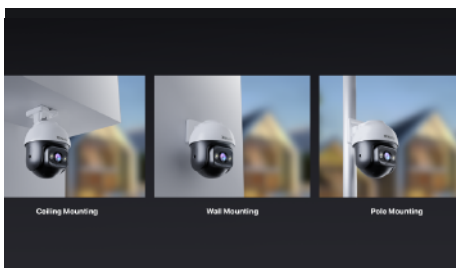

Smart Human Tracking, Audio & Light Alert

When people enter the protected area, the camera will automatically tracking and giving an audible warning with spotlight flashing (three audio alarms can be customized), after tracking is completed, the camera will return to the position you need to guard.

Enhance safety by sharing the camera with your family. Each member can check home situations and collaborate to ensure family security.

Waterproof and Dustproof

With waterproof and dustproof design, the camera can withstand rainy, sunny, stormy, and even snowy weathers.

Triple encryption protection is applied to data transmission, cloud storage, and account login to ensure the security of your security data and personal privacy.

With Adjustable Bracket, Support Multiple Mounting Methods