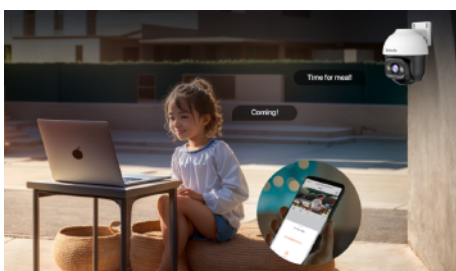

Two-Way Audio Easy Communication Anytime & Anywhere

Real-time two-way audio enables you to chat with your family anytime, anywhere, delivering heartfelt greetings to your loved ones.