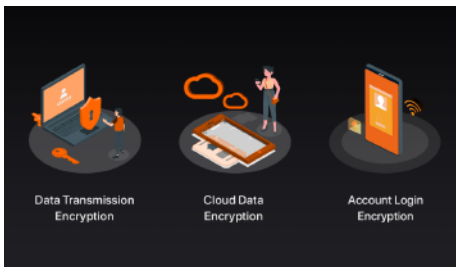

Two-Way Audio Easy Communication Anytime & Anywhere

Real-time two-way audio enables you to chat with your family anytime, anywhere, delivering heartfelt greetings to your loved ones.

Main Features

Sharing Camera to Your Family to Protect Safety Jointly

Enhance safety by sharing the camera with your family. Each member can check home situations and collaborate to ensure family security.

Waterproof and Dustproof

With waterproof and dustproof design, the camera can withstand rainy, sunny, stormy, and even snowy weathers.

Three Storage Options

The video can be stored in local Micro SD card, cloud and NVR/NAS. Even a vandal accident happens to your devices, you can still retrieve videos based on cloud recording.

Triple Encryption Ensures Data Security

Triple encryption protection is applied to data transmission, cloud storage, and account login to ensure the security of your security data and personal privacy.

With Adjustable Bracket, Support Multiple Mounting Methods